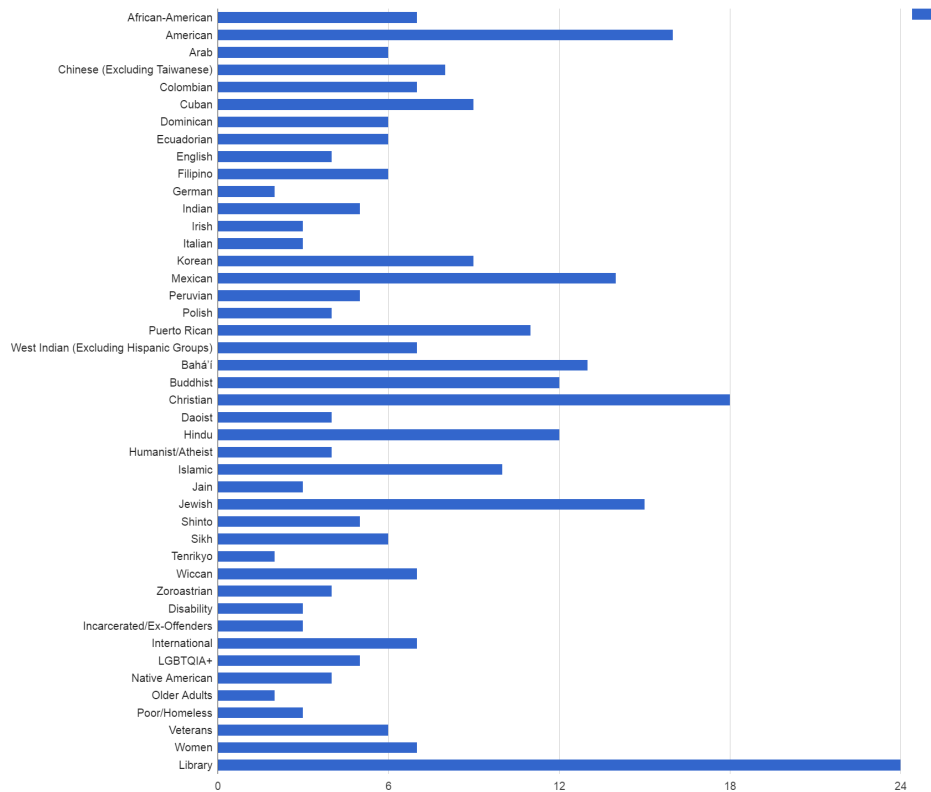

Lastly, for significant socio-economic groups, traditionally underrepresented groups as identified by the Office for Diversity, Literacy, and Outreach Services (ODLOS) were chosen. A breakdown of the holidays and observances for each of these groups is as follows:

The calendar is also intended to be multifunctional. For those using it to plan meetings and events to avoid the days, this list is intended as a guideline only; to make those planners aware of those days and they may decide which to plan around. For use in planning programs, services, or displays, the second section of the calendar is broken down by religion, ancestry, and socio-economic group, which libraries may select depending on their demographics.

The calendar is not an endorsement of any religion over another or any political stance. The amount of holidays per group is largely based on the availability of reliable information. A